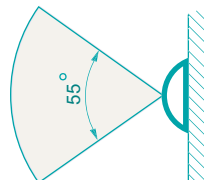

Quick Installation Guide

Outdoor Directional Antenna, 12 dBi

Technical Specifications

Frequency range	2.4 GHz - 2.5 GHz
Gain	12 dBi
VSWR	1.5 : 1 Max
Polarization	Linear, vertical
HPBW / horizontal	70° ± 5°
HPBW / vertical	55° ± 5°
Power handling	50 W
Impedance	50 Ohms
Connector	N Plug

Horizontal coverage

Vertical coverage

Environmental & Physical Specifications

Survival wind speed	180 km/hr
Temperature	-40 to 80 °C
Humidity	100% @ 25 °C
Lightning protection	DC Ground
Weight	0.4 kg
Dimensions (L x W x H)	370 x 97 x 45 mm