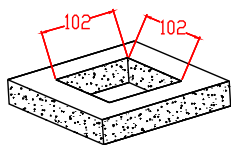

- * Using aluminum alloy material, unique appearance design.
- * Rust proofing.
- * Beautiful and practical.
- * one input three outputs.
- * Adopting 100m network transmission, can realize hand in hand cascade.

Hole Size : 102×102×80mm

— Panel Size
— Embedding dimension