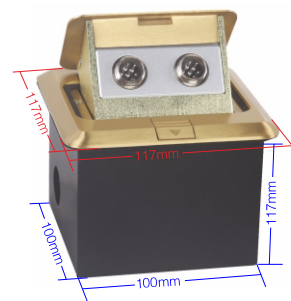

- * Using aluminum alloy material, unique appearance design.
- * Rust proofing.
- * Beautiful and practical.
- * one input three outputs.
- * Adopting 100m network transmission, can realize hand in hand cascade.

Hole Size : 102×102×80mm

— Panel Size
— Embedding dimension