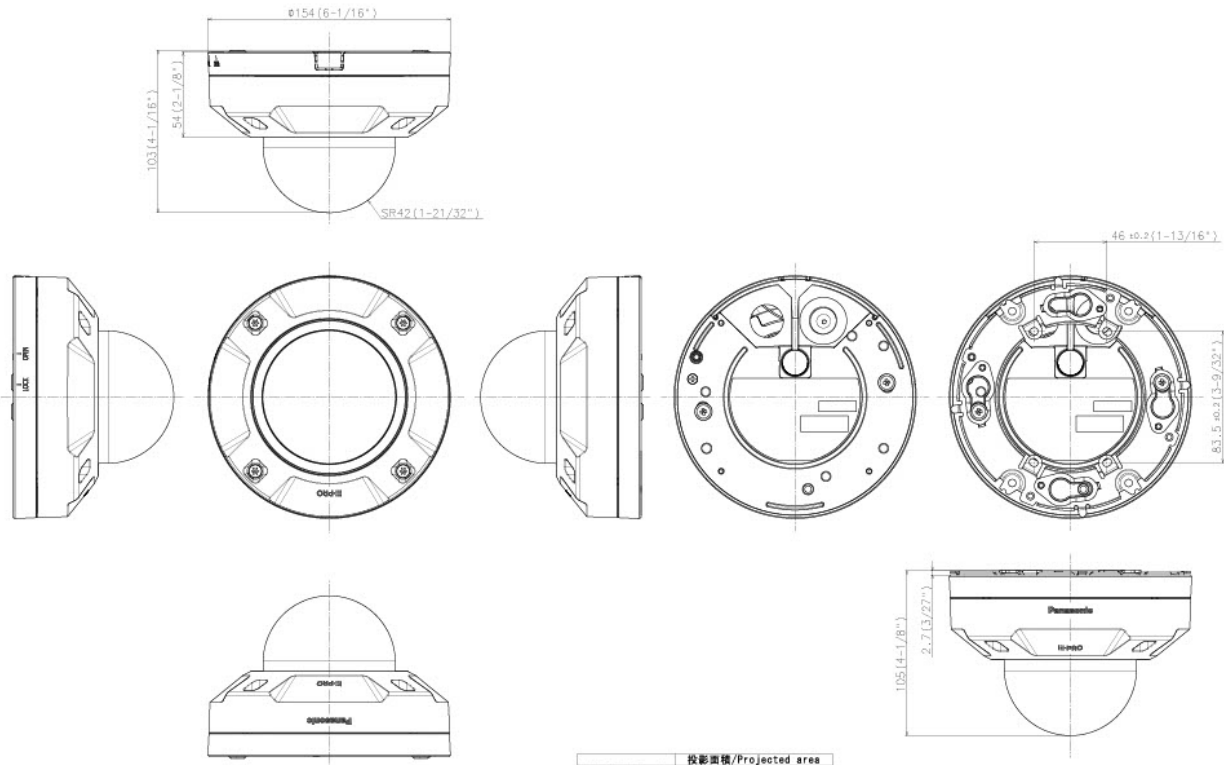

WV-QCL501-W
Mount Bracket

WV-QCL101-W
Mount Bracket

WV-QCL100-W
Mount Bracket

WV-QAT501-W
Attachment Pipe
Bracket

WV-QAT500-W
Attachment pipe

WV-Q105A
Mount Bracket

WV-QCA501A
I/O Cable

WV-QCA500A
RJ45 Ethernet Cable

WV-CW7SN
Dome cover

WV-CW7S
Dome cover

WV-CW7CN
Dome cover

WV-PM500
Compact microphone
unit for surveillance
cameras

APPEARANCE

側面図/Side-view	投影面積/Projected area
	0.011(m ²)

Mass : Approx. 1.1 kg (2.43 lbs) [Excluding attachment for the conduit portion]