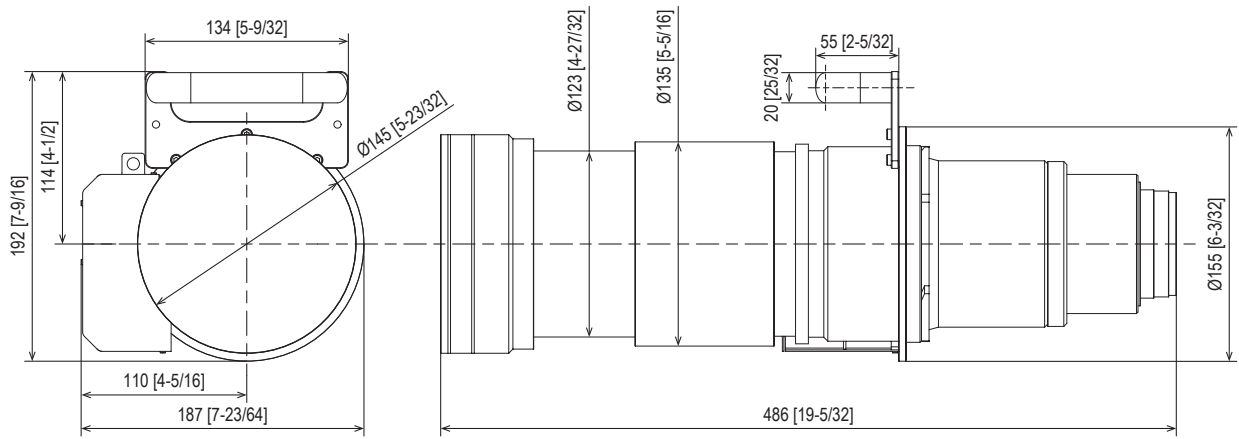

This zoom lens is designed for use with Panasonic's applicable projectors.

*Please use the lens only on the specified Panasonic projector.

Specifications

F value	2.5
Focal distance (f)	156.5 mm ~ 243.1 mm
Throw ratio	4.97~7.76:1 for PT-RQ50K (Aspect 17:9) 5.89~9.21:1 for PT-RQ50K (Aspect 16:10) 5.30~8.28:1 for PT-RQ50K (Aspect 16:9) 7.06~11.06:1 for PT-RQ50K (Aspect 4:3)
Dimensions (W × H × D)	187 mm × 192 mm × 486 mm (7-23/64 × 7-9/16 × 19-9/64 inches)
Weight	8.0 kg (17.6 lbs)
Applicable projector	PT-RQ50K

Dimensions

Figure attached to the [PT-RQ50K] projector

unit : mm (inch)

This illustration is not drawn to scale.
Please read the projector's spec file for throw distances.
Specifications subject to change without notice.