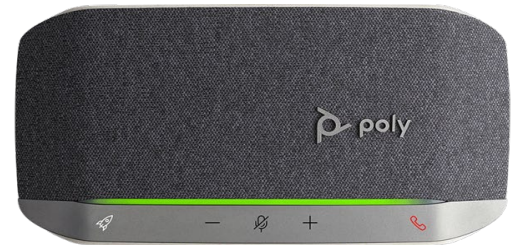

HP SKU Number

POLY SKU number

HP 100 Character description

85R77AA

218427-01

Poly Sync 20 Case

85R80AA

218429-01

Poly Sync 40 Desk Mount

85T35AA#AB2

218430-02

Poly Sync 40 Charging Stand with Power Supply (China only)

85R78AA

218430-01

Poly Sync 40 Charging Stand with Universal Power Supply

786C4AA

217877-01

Poly BT700 USB-A Bluetooth Adapter

786C5AA

217878-01

Poly BT700 USB-C Bluetooth Adapter

85R82AA

2-221629-099

Poly Sync 60 Universal Power Supply