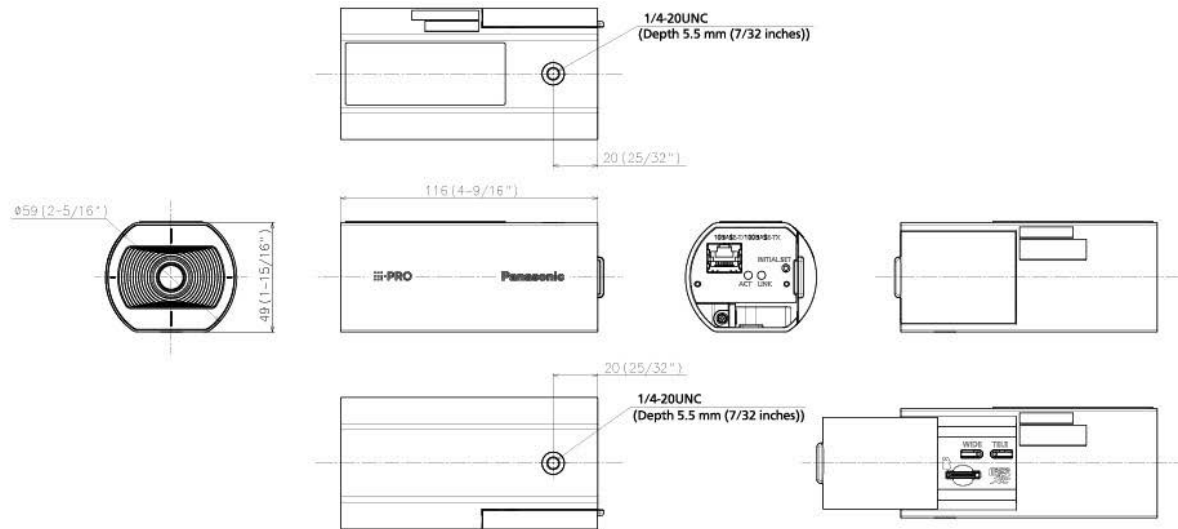

# APPEARANCE

Mass : Approx. 155 g (0.34 lbs)

WV-U1132A

S=2:1

S=2:1

S=1:1

WV-U1132A