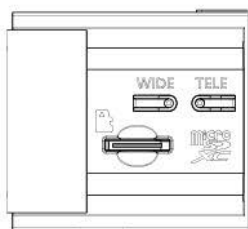

S=2:1

S=2:1

S=1:1

WV-U1132A