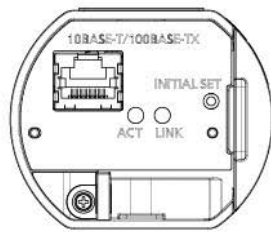

S=2:1

S=2:1

S=1:1

WV-U1132A