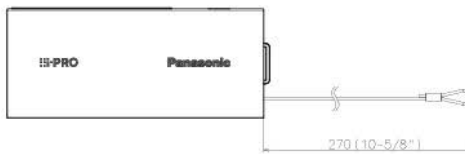

# APPEARANCE

Mass : Approx. 155 g (0.34 lbs)

WV-U1132A

S=2:1

S=2:1

S=1:1

WV-U1132A