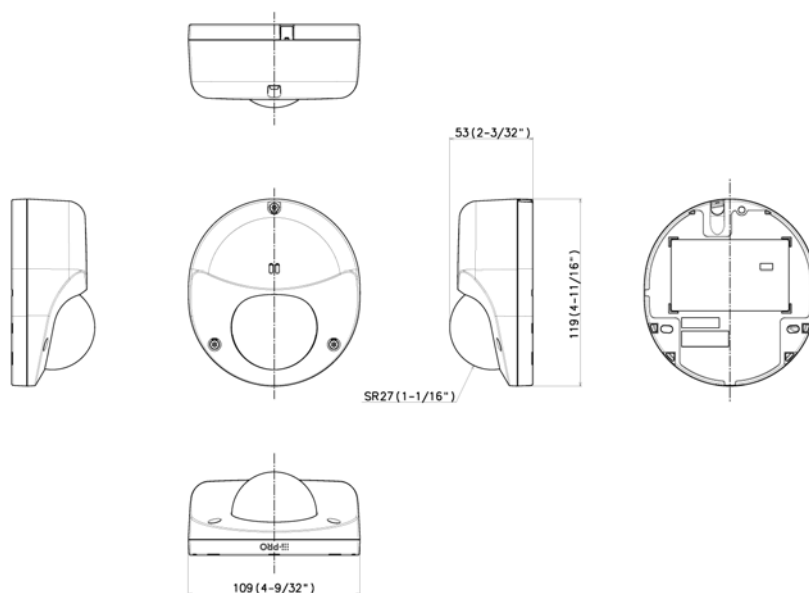

WV-SDB064G
i-PRO SD Memory Card

WV-SDB032G
i-PRO SD Memory Card

WV-QDC505C
Dome Cover

APPEARANCE

Mass : Approx. 550 g [1.21 lbs]